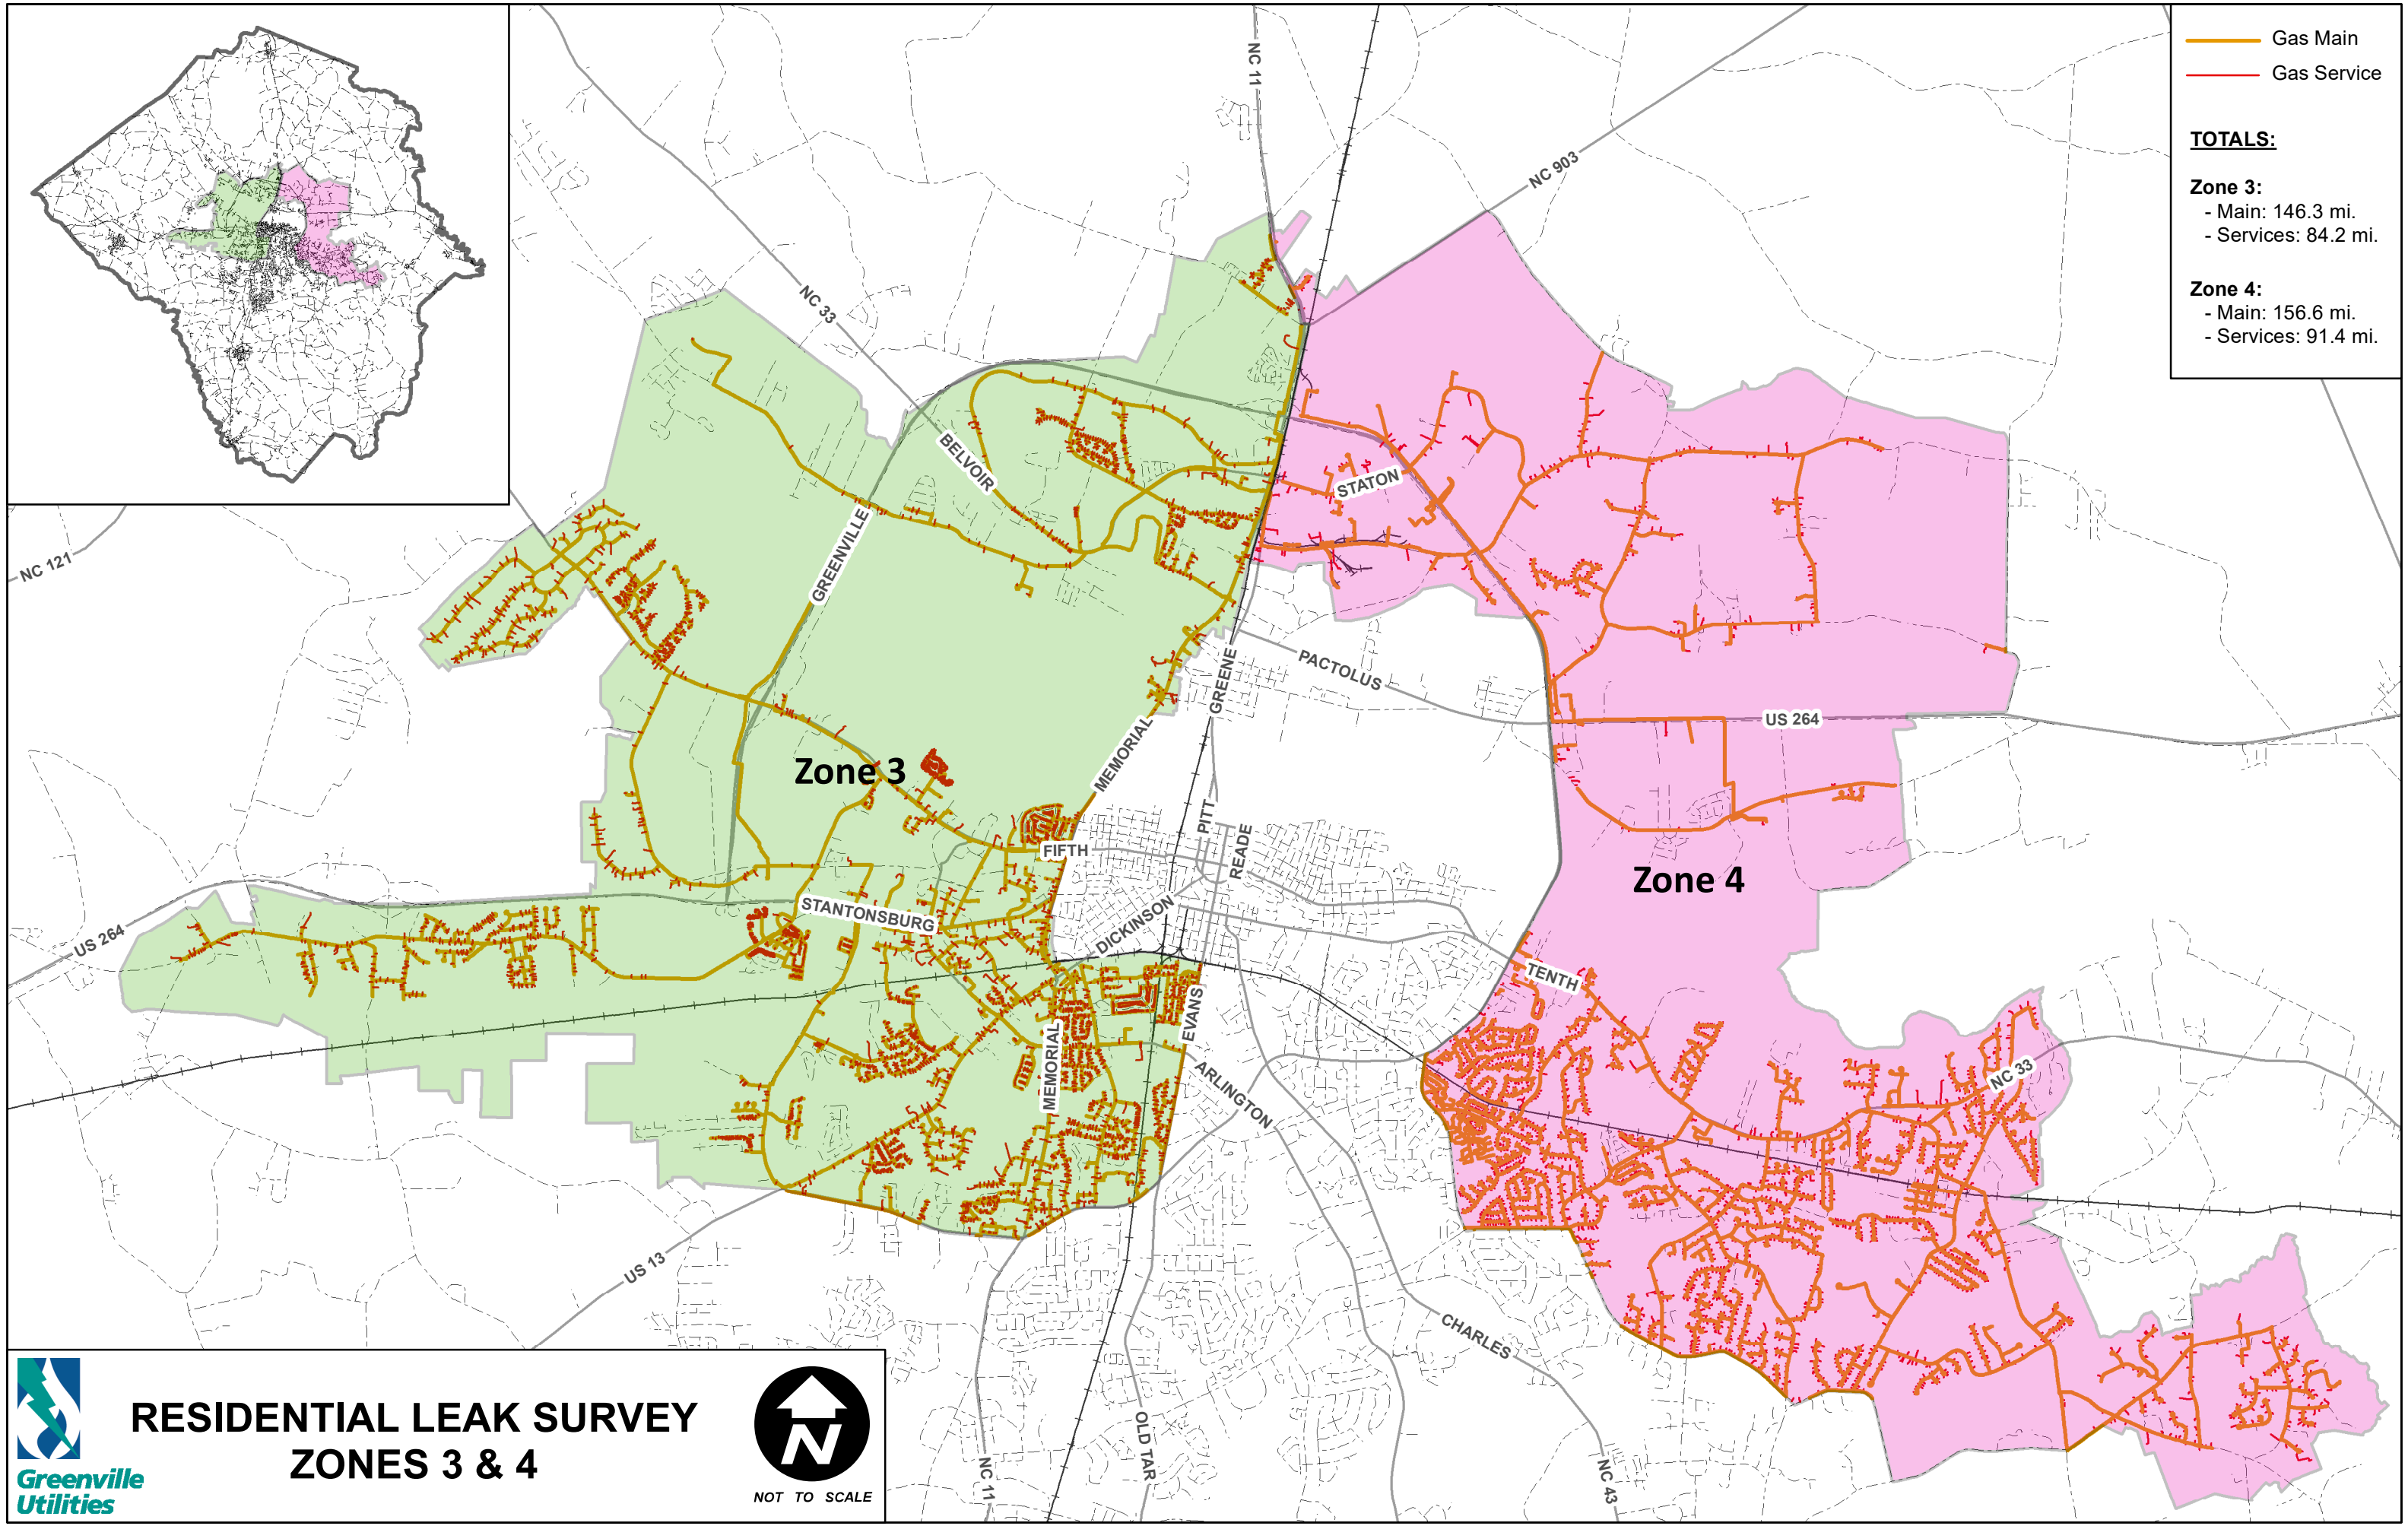

- Gas Main
- Gas Service

TOTALS:

Zone 3:
- Main: 146.3 mi.
- Services: 84.2 mi.

Zone 4:
- Main: 156.6 mi.
- Services: 91.4 mi.

 **RESIDENTIAL LEAK SURVEY**
ZONES 3 & 4

NOT TO SCALE