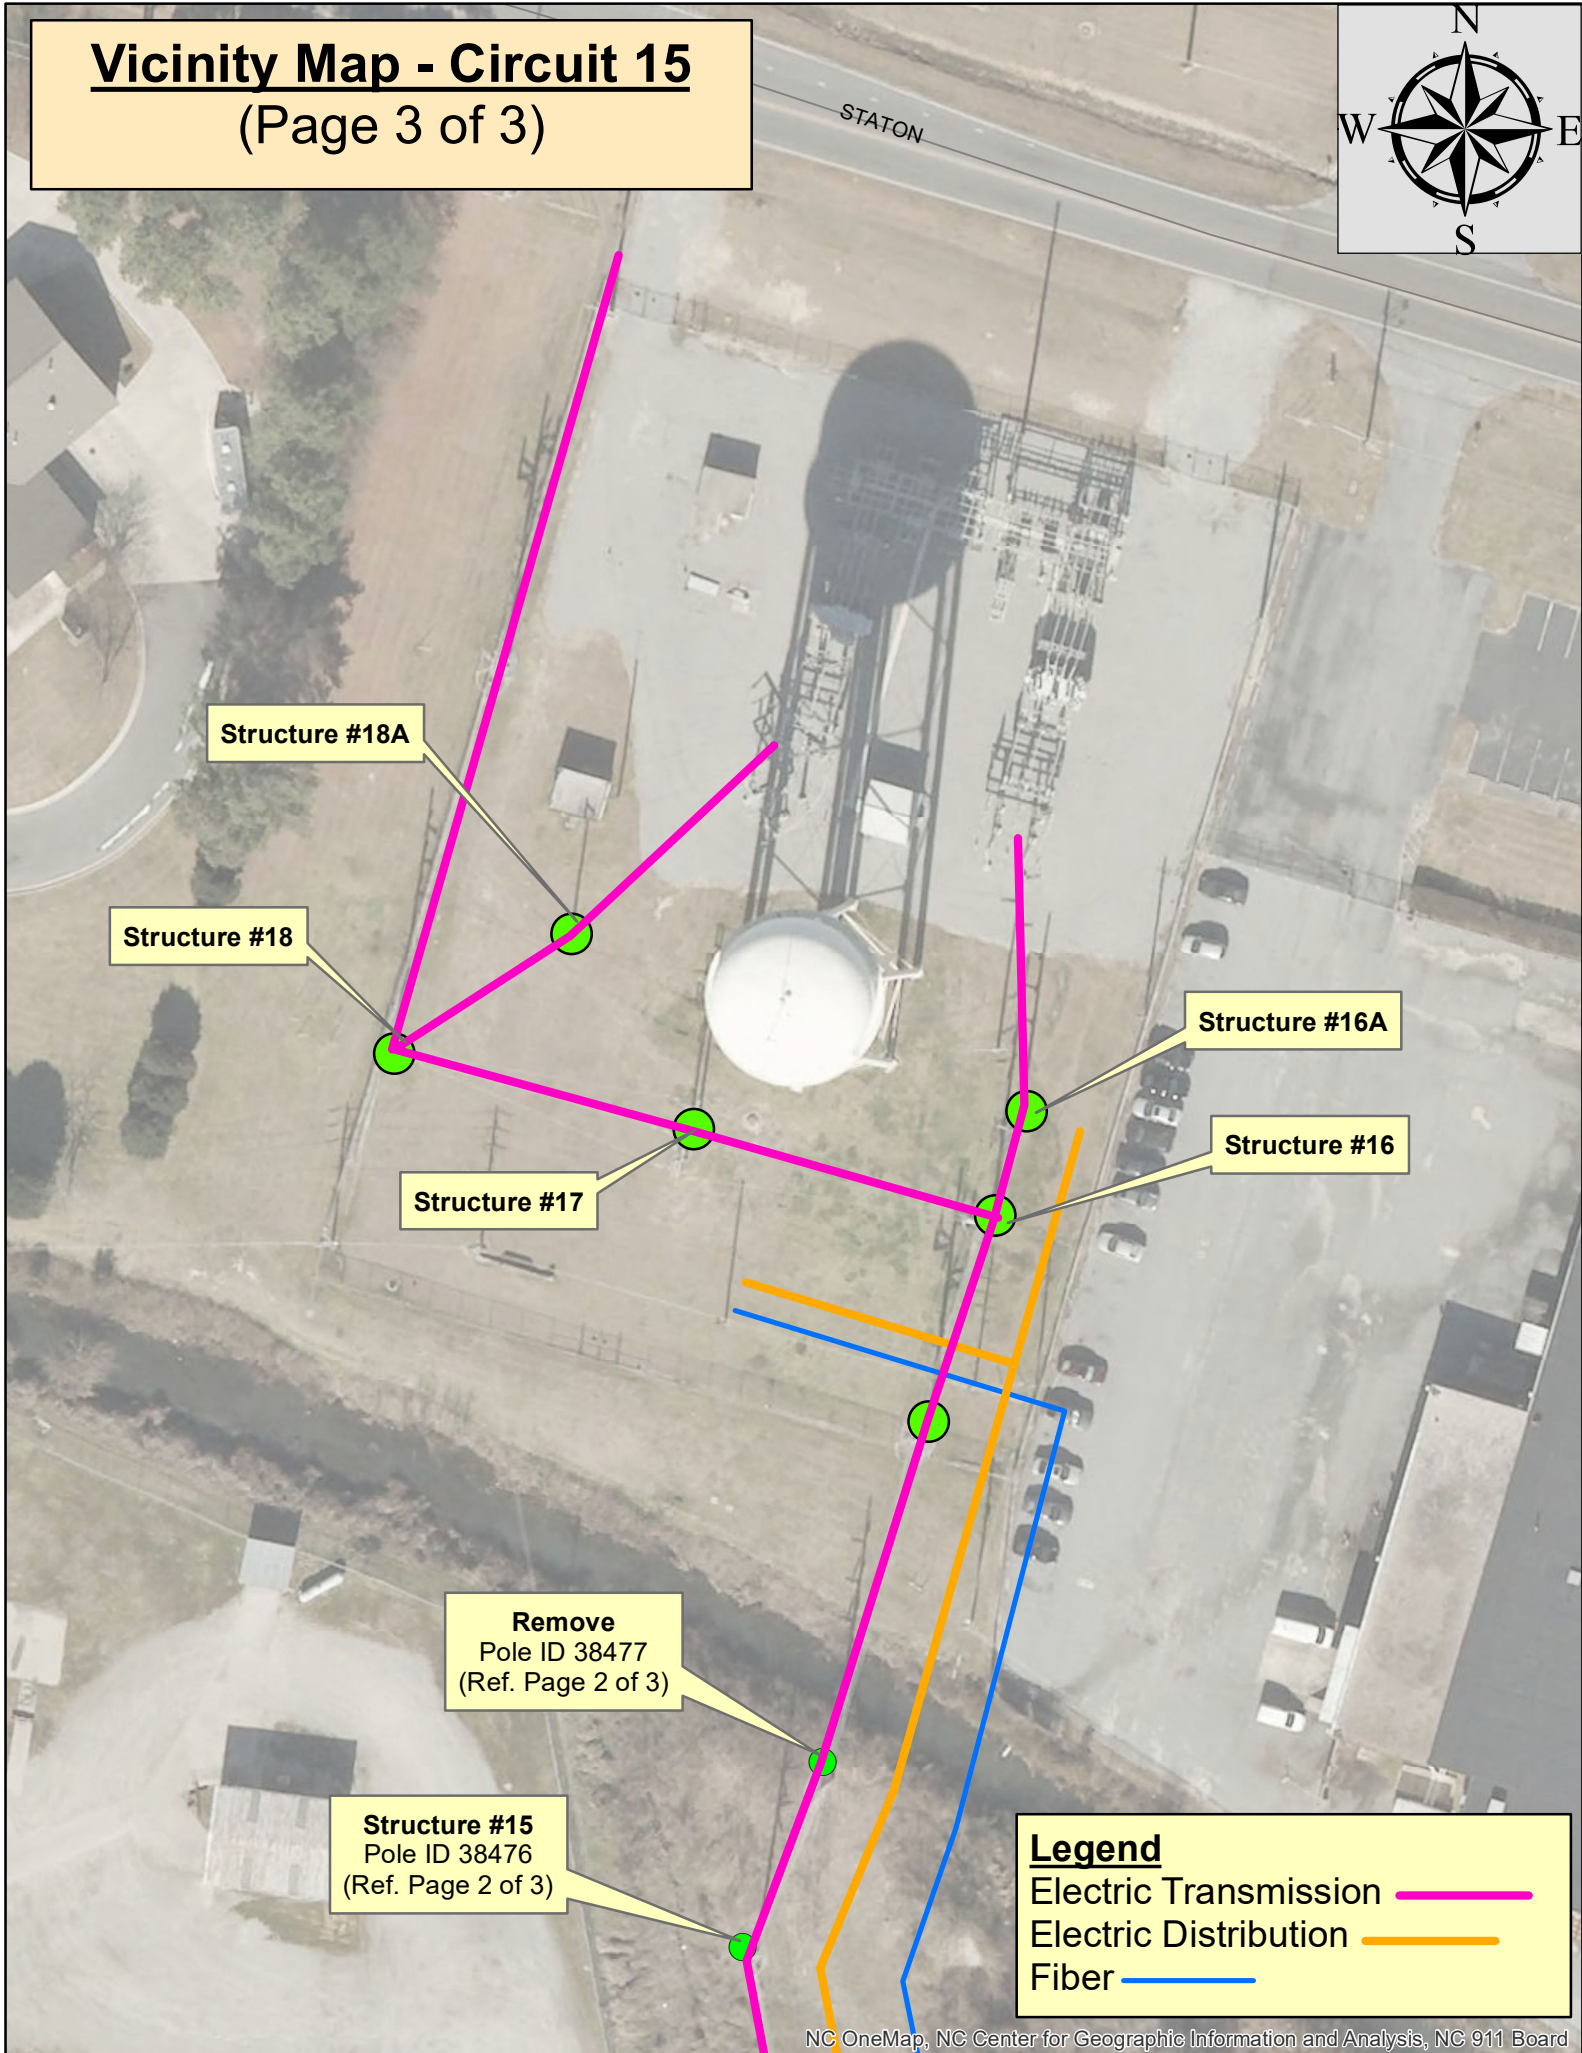

Vicinity Map - Circuit 15

(Page 3 of 3)

Structure #18A

Structure #18

Structure #16A

Structure #16

Structure #17

Remove
Pole ID 38477
(Ref. Page 2 of 3)

Structure #15
Pole ID 38476
(Ref. Page 2 of 3)

Legend

- Electric Transmission —
- Electric Distribution —
- Fiber —