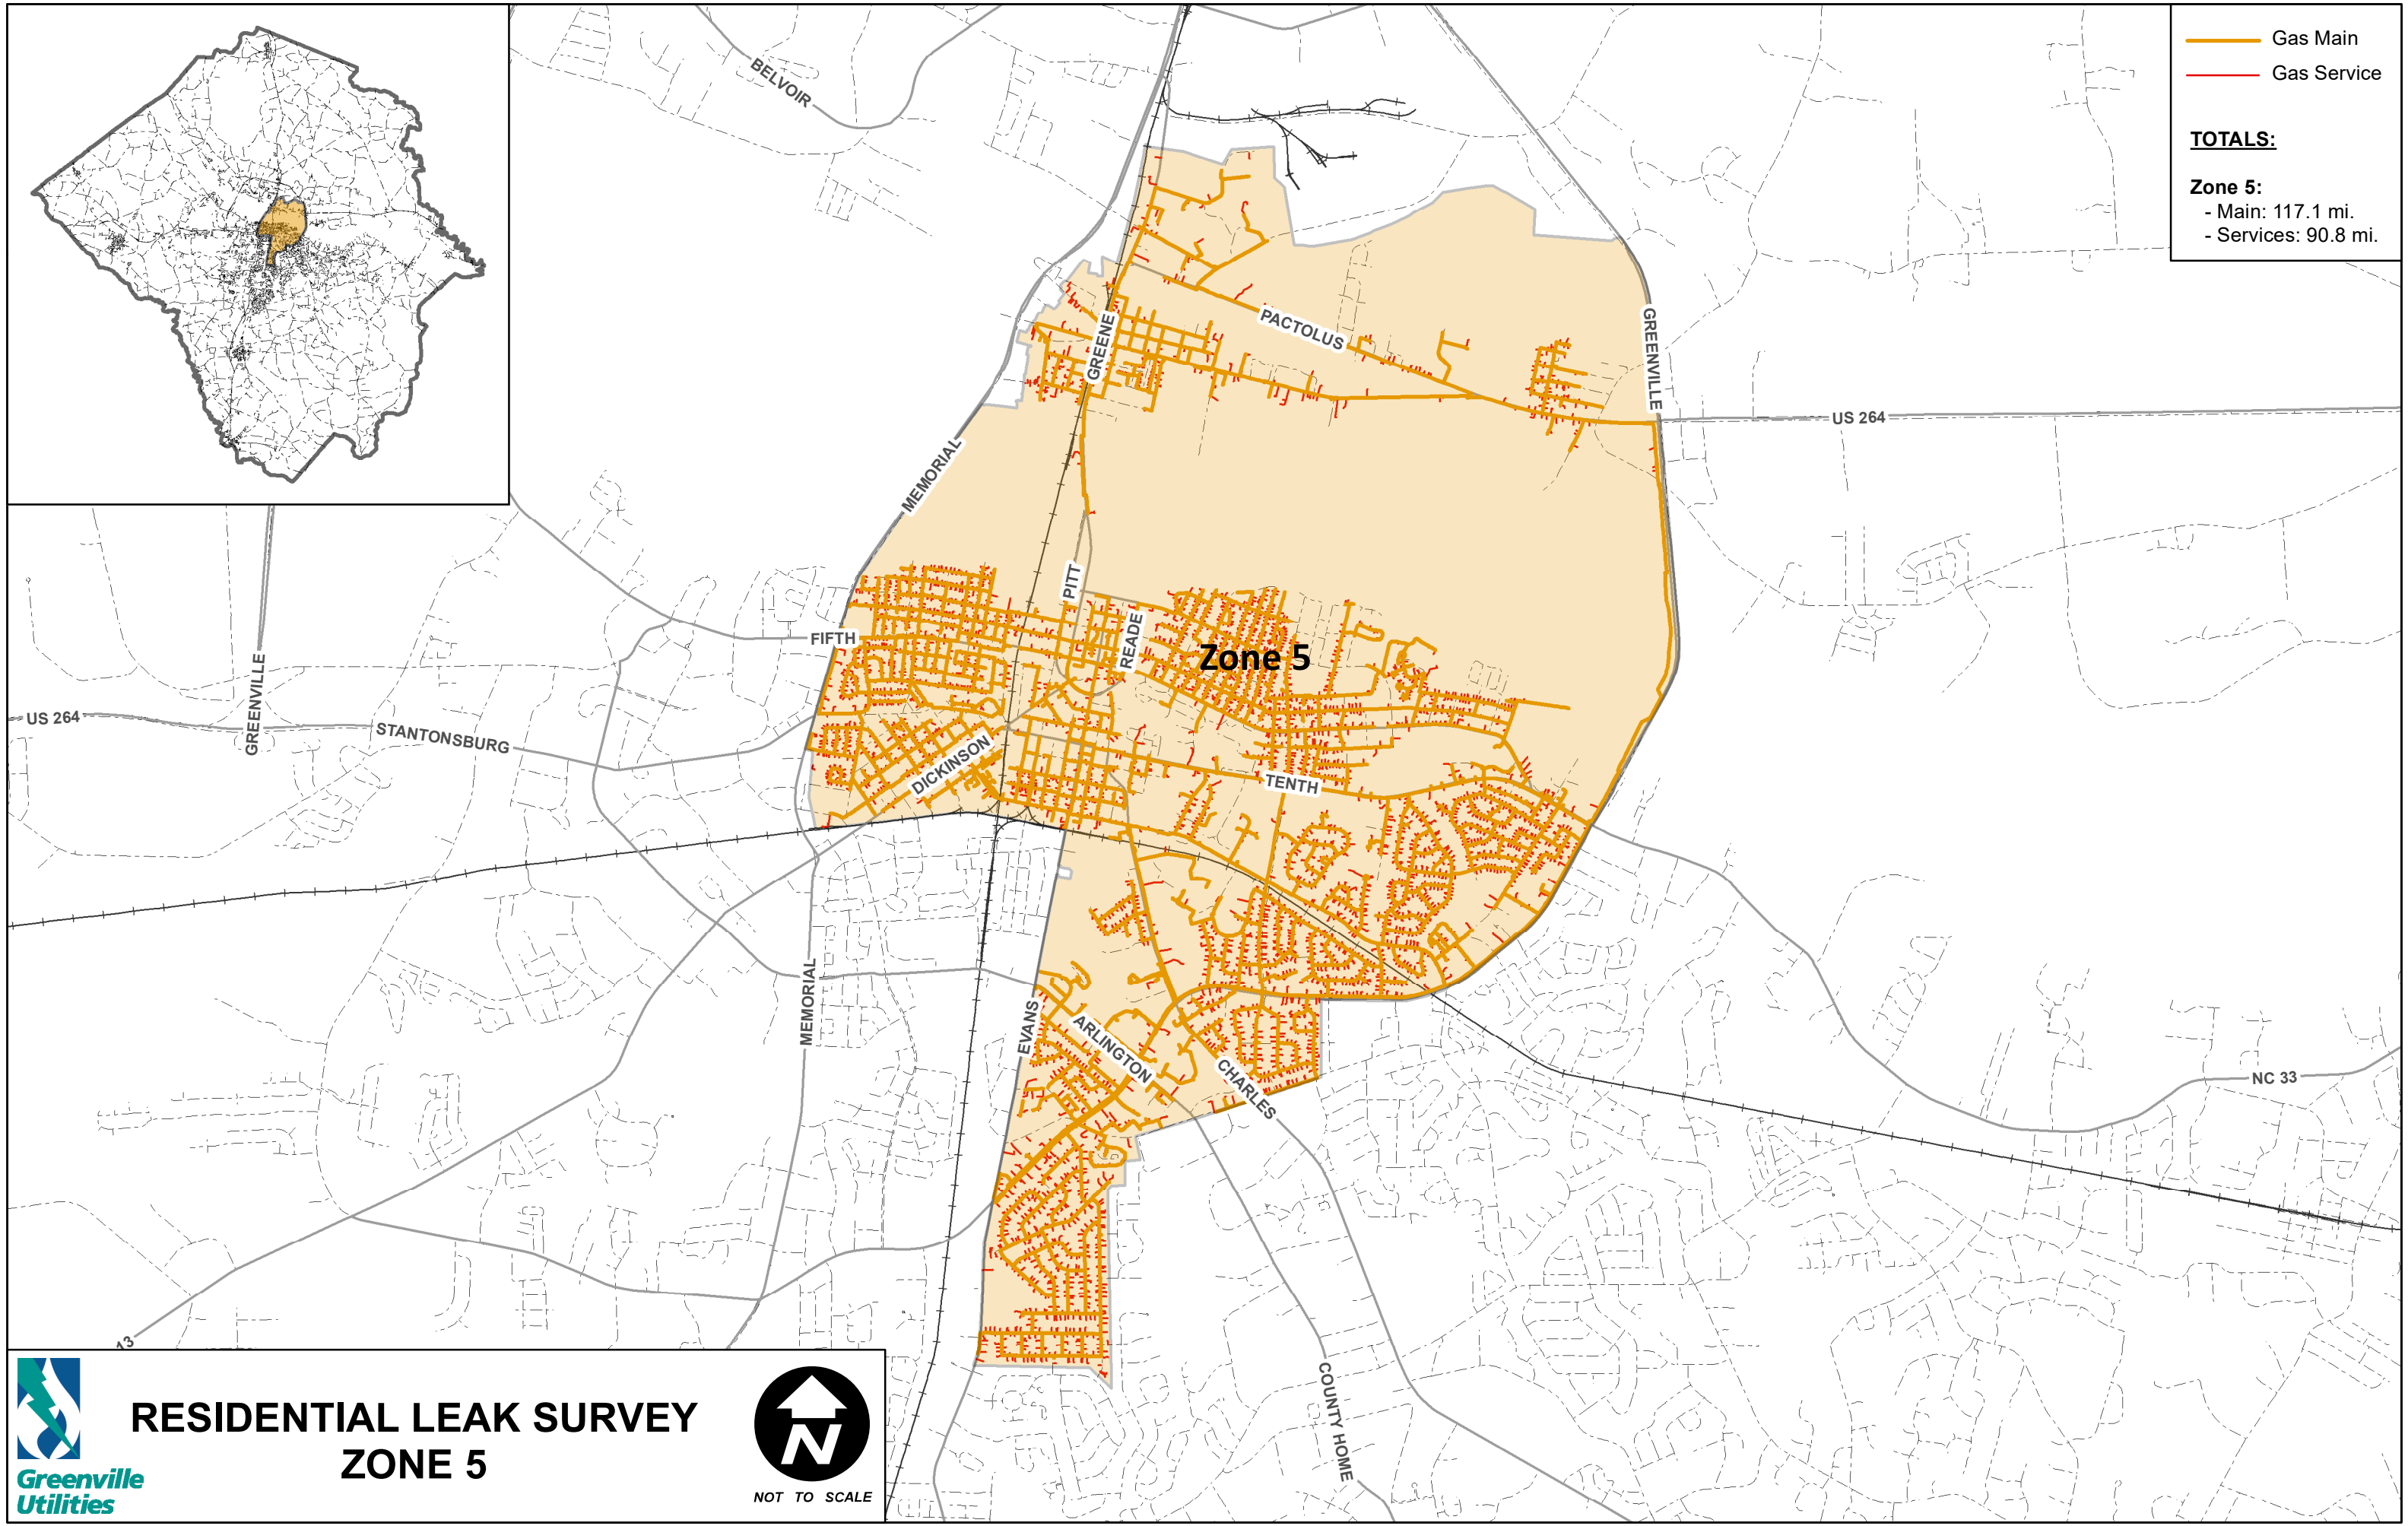

— Gas Main
— Gas Service

TOTALS:
Zone 5:
- Main: 117.1 mi.
- Services: 90.8 mi.

 **RESIDENTIAL LEAK SURVEY**
ZONE 5

NOT TO SCALE